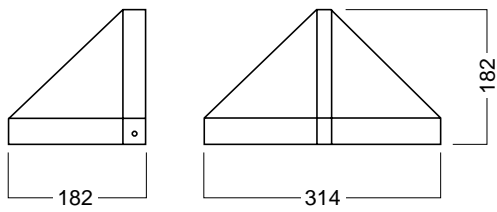

D-300

[Sectional view]

Corner connector cap

Base plate