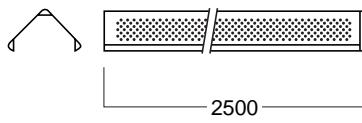

D-300

[Sectional view]

Corner connector cap

Base plate