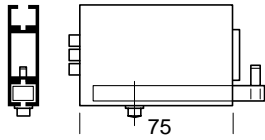

Accessory Parts

Graphic panel retainer

Panel retainer

Shelf bracket

Hammerhead screw

Ring Hammerhead screw

Size

- L100
- L300