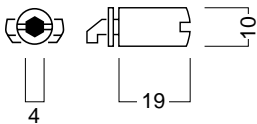

Accessory Parts

Graphic panel retainer

Panel retainer

Shelf bracket

Hammerhead screw

Ring Hammerhead screw

Size

- L100
- L300