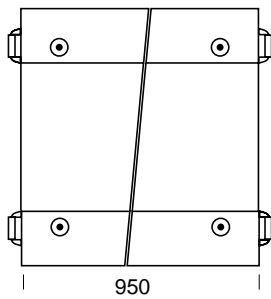

Beam extrusions

Beam / 175mm (Silver)

[Sectional view]

Size

- 455
- 660
- 950