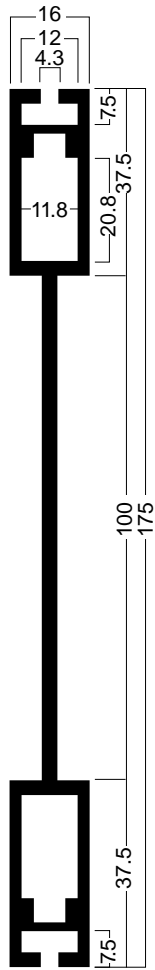

Beam extrusions

Beam / 175mm (Silver)

[Sectional view]

Size

- 455
- 660
- 950