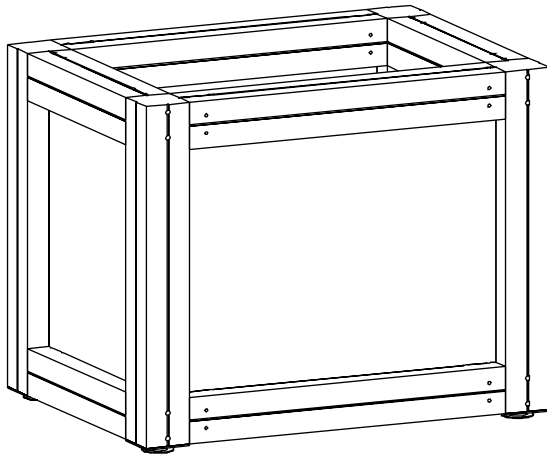

*MAXIMA light display structures*

Square pillar size		
120 square	80 square	40 square
H1020	H1020	H930
H890	H930	H890
H600	H890	H640
	H640	H600
	H600	

[Including foot adjuster 20mm]

Column size		
120 round	80 round	40 round
H890	H930	H930
H600	H890	H890
	H640	H640
	H600	H600

[Including foot adjuster 20mm]

\*Use MAXIMA light for upright pillars only  
and OCTANORM beam for beams