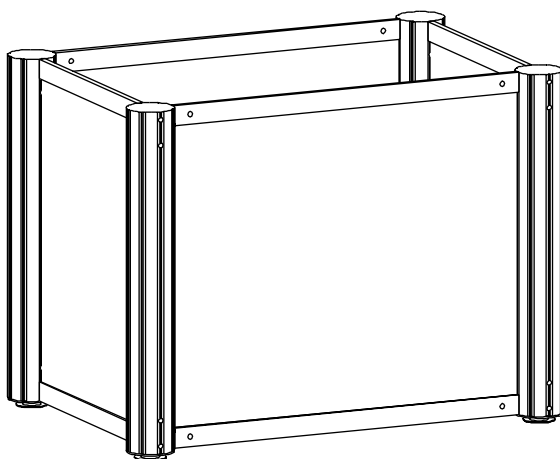

*MAXIMA light display structures*

Square pillar size		
120 square	80 square	40 square
H1020	H1020	H930
H890	H930	H890
H600	H890	H640
	H640	H600
	H600	

[Including foot adjuster 20mm]

Column size		
120 round	80 round	40 round
H890	H930	H930
H600	H890	H890
	H640	H640
	H600	H600

[Including foot adjuster 20mm]

\*Use MAXIMA light for upright pillars only  
and OCTANORM beam for beams