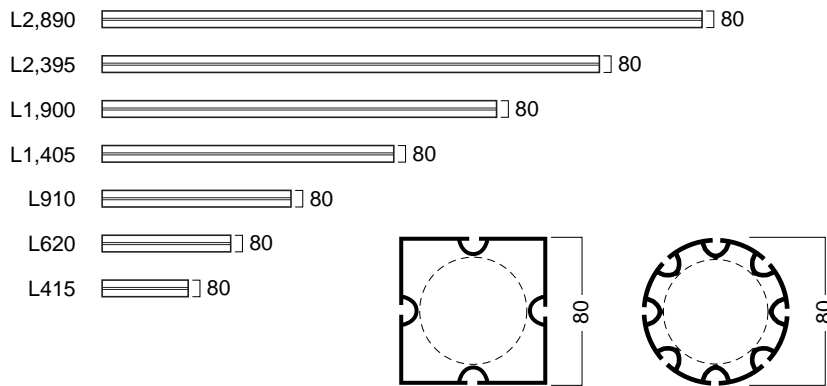

80 square beam / 80 round beam (use 80 square upright)

40 square beam / 40 round beam (use with 120 square upright)

40 square beam / 40 round beam (use with 80 square upright)