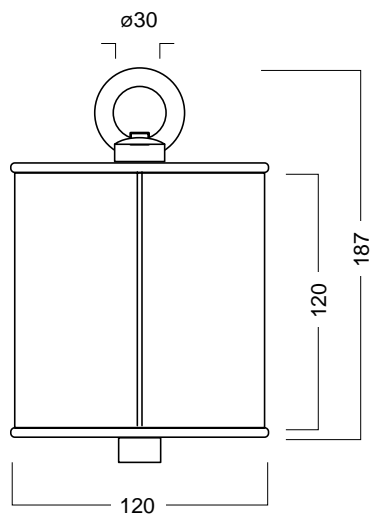

Corner connector 120 mm

Glass retainer

"Zinc casting , matte chrome-plated for glass 8mm"  
with hammerhead for mounting to system grooves

Glass retainer adjustable foot

"Zinc casting , matte chrome-plated for glass 8mm"  
with hammerhead for mounting to system grooves