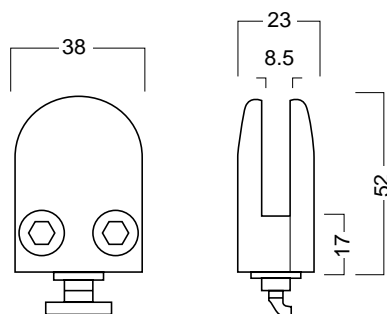

Corner connector 120 mm

Glass retainer

"Zinc casting , matte chrome-plated for glass 8mm"  
with hammerhead for mounting to system grooves

Glass retainer adjustable foot

"Zinc casting , matte chrome-plated for glass 8mm"  
with hammerhead for mounting to system grooves