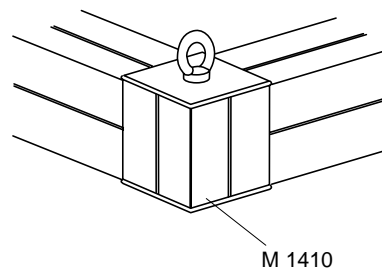

Corner connector 120 mm

Glass retainer

"Zinc casting , matte chrome-plated for glass 8mm"  
with hammerhead for mounting to system grooves

Glass retainer adjustable foot

"Zinc casting , matte chrome-plated for glass 8mm"  
with hammerhead for mounting to system grooves