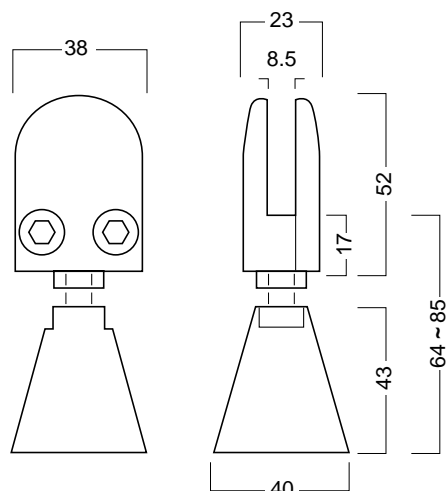

Corner connector 120 mm

Glass retainer

"Zinc casting , matte chrome-plated for glass 8mm"  
with hammerhead for mounting to system grooves

Glass retainer adjustable foot

"Zinc casting , matte chrome-plated for glass 8mm"  
with hammerhead for mounting to system grooves