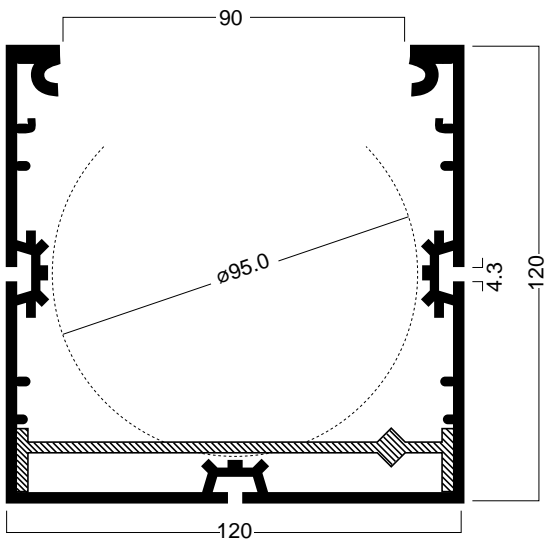

Square extrusion 120 mm

Square extrusion 120 mm "open"

Adjustable foot