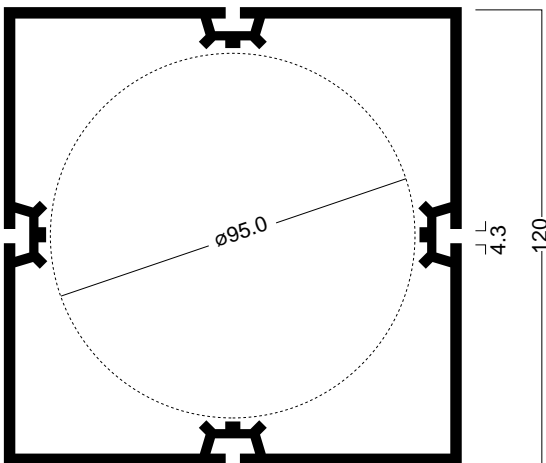

Square extrusion 120 mm

Square extrusion 120 mm "open"

Adjustable foot